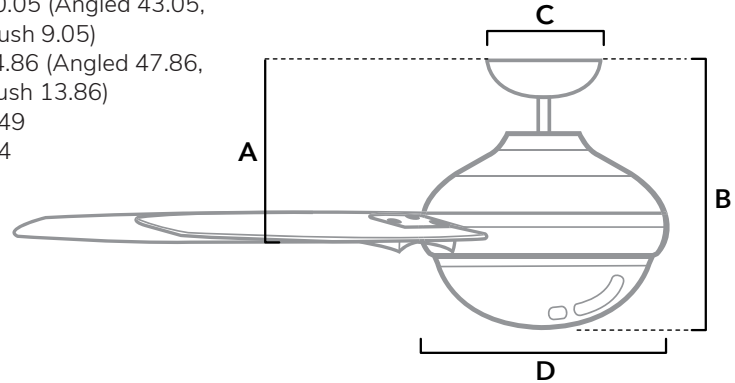

50540 | Brushed Nickel Body with Matte Nickel or Light Grey Oak Blades

DIMENSIONS

Measured in inches

- A. 10.05 (Angled 43.05, Flush 9.05)
- B. 14.86 (Angled 47.86, Flush 13.86)
- C. 6.49
- D. 9.4

ADDITIONAL FINISHES

50380
Brushed Nickel Body with American Walnut or Natural Wood Blades

50378
Fresh White Body with Fresh White or Natural Wood Blades

FAN SPECIFICATIONS

Motor Type	Reversible	Wire Length	Control Type	Downrod	Location	Blade #	Add'l Sizes
AC	YES	32" (24" Downrod)	Pull Chains	3" Included	Indoor	3	N/A